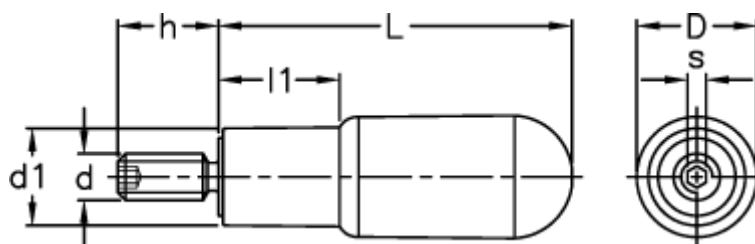

Data Sheet

Article number: 2304120651

Description: E+G Two-volume revolving handle
I.621/80+x-M8

Measures

$D = 24.0$

$d_1 = 18.5$

$d_6g = M8$

$h = 15$

$L = 80$

$l_1 = 27$

$s = 4$